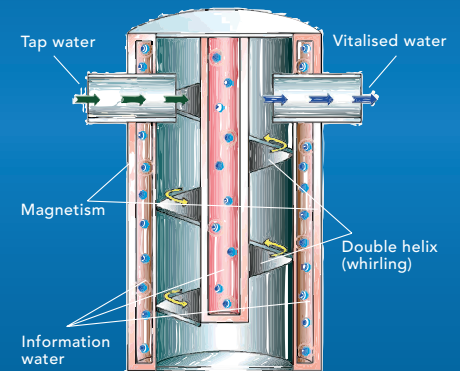

The principles of the EWO water vitalisation method

Nature was and is the model on which the EWO water vitalisation method is based. The wealth of experience accumulated by water research pioneers (like Viktor Schauberger) forms an important basis for the design of EWO's instruments.

Water is the most important nutrient available to man and all things living. Water can be changed and transformed. It can store, transfer and deliver information in its structures, known as clusters.

In the EWO method, normal tap water is first directed along the EWO

helix, where it is whirled and thereby prepared to absorb information. The water also flows through a natural magnetic field which changes the calcium characteristics of the water.

The information water in the EWO device influences the water which flows by it. This information water comprises a high-energy charge of the purest spring water, enriched with a special combination of high-quality additives.

As the water molecules are dipoles (similar to directional magnets), they are able to re-absorb natural information.

And this method turns normal tap water into vitalised water with many positive characteristics.

(EWO Classic pattern)